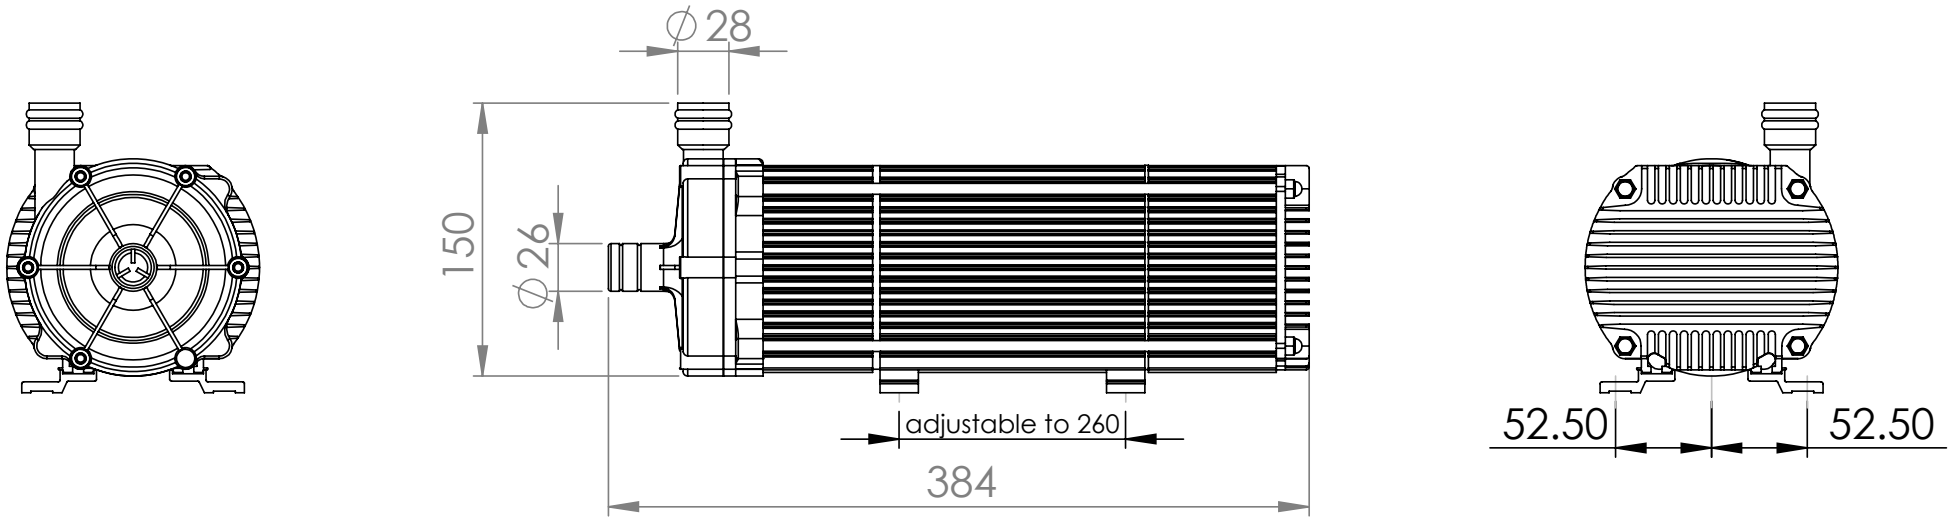

MP70-BL

Inlet/Outlet front casing subject to change in order to suit customer requirements.
 Outlets on all JEC Marine pumps are rotatable in 60° steps.

Model	Flow Rate	Head	Output	A	B	E	L	D1	D2
	l/min	Meters	Watts	mm	mm	mm	mm	mm	mm
MP30R-BL	44	6	50	95	80	120	296.6	20	20
MP30RX-BL	82	4.7	50	95	80	120	296.6	26	26
MP30RZ-BL	20	12.5	50	95	80	120	296.6	18	18
MP40R-BL	60	7.4	75	95	80	120	296.6	20	20
MP40RX-BL	97	5.4	75	95	80	120	296.6	26	26
MP70-BL	100	11	210	104	96	149	-	26	26
MP100R-BL	150	13	500	104	96	149	-	26	26